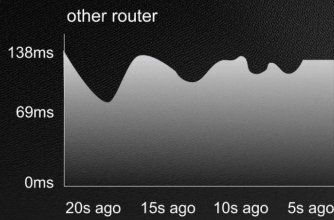

2 x 2, 160MHz

2 x 2, 80 MHz

*The data compares the speed of a 2x2 Wi-Fi 6 solution on a 160 MHz channel in the 5 GHz band with the speed of a 2x2 Wi-Fi 5 solution on an 80 MHz channel in the same 5 GHz.

WAN AGGREGATION

Total 2Gbps WAN for faster connection

1000bps

1000bps

RG-EW3000GX PRO features WAN aggregation, delivering ultra-fast gigabit wired speed. You can enjoy a 2 Gbps wired speed from your modems all the way to your PC and gaming console.

Accelerated Wired Connection

Highlight Features

Lag-free Gaming Experience While

Downloading

Three walls

Multiplayers

RG-EW3000GX PRO is equipped with the GameFast gaming engine, which opens up a dedicated channel for gaming services. GameFast prioritizes the identification and forwarding of game data to ensure gaming services are not affected by other services.

138ms High Ping

EW3000GX PRO

24ms Stable and Low Ping

*Laboratory data is provided for reference purposes only

Lag-free Gaming Experience While

Downloading

Three walls

Multiplayers