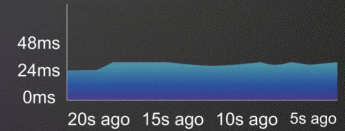

WAN AGGREGATION

Total 2Gbps WAN for faster connection

1000bps

1000bps

RG-EW3000GX PRO features WAN aggregation, delivering ultra-fast gigabit wired speed. You can enjoy a 2 Gbps wired speed from your modems all the way to your PC and gaming console.

Accelerated Wired Connection

Highlight Features

Lag-free Gaming Experience While

Downloading

Three walls

Multiplayers

RG-EW3000GX PRO is equipped with the GameFast gaming engine, which opens up a dedicated channel for gaming services. GameFast prioritizes the identification and forwarding of game data to ensure gaming services are not affected by other services.

138ms High Ping

EW3000GX PRO

24ms Stable and Low Ping

*Laboratory data is provided for reference purposes only

Lag-free Gaming Experience While

Downloading

Three walls

Multiplayers

Five independent signal amplifiers increase the signal strength by 40%.
Covers up to 1600 sq.ft.

Lag-free Gaming Experience While

Downloading

Three walls

Multiplayers

Wi-Fi QoS, Reeye self-developed technology, automatically classify the game frames into the highest-priority transmission queue, ensuring high stability in up to 10 multi-players.