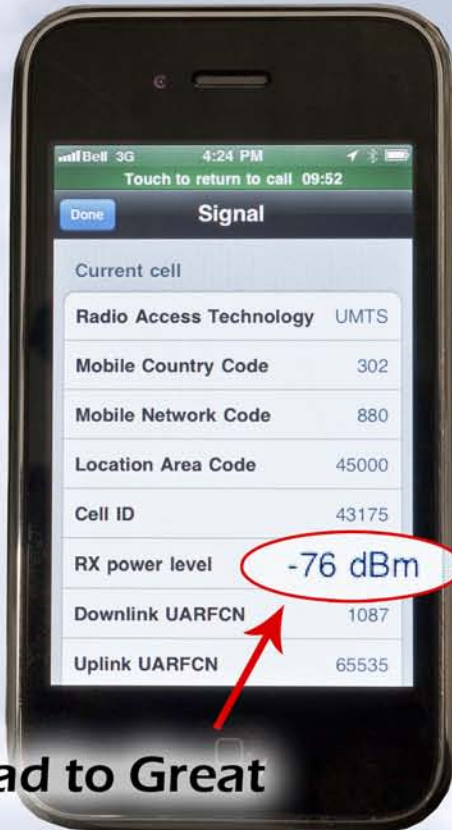

SmoothTalker®

Wideband High Gain Directional Antenna

Mount Antenna Inside on Window
Connect to Mobile Device/Network Hub
Improve Signal & Data Speed

Improve Signal From Bad to Great

SmoothTalker[®]

Wideband High Gain Directional Antenna

Specifications

Model #: SEMD1FL

Frequency: 700 MHz to 2200 MHz

Gain dB: + 9 to +12

Gain dBi: + 11.14 to 14.14

VSWR including Cable: < 1.7 : 1

Front/Back attenuation: > 12 dB

Beamwidth: 85 degrees

Operating Temperature: -50 to +65 C / -58 to +150 F

Impedance: 50 Ohm

Cable: 18' SEMRC205 Quad Shield Low Loss Cable

Connector: FME Female

Dimensions: 250x104x57 mm / 9.84x4.09x2.24 inches

Weight including cable: 0.425 kg / 15 oz