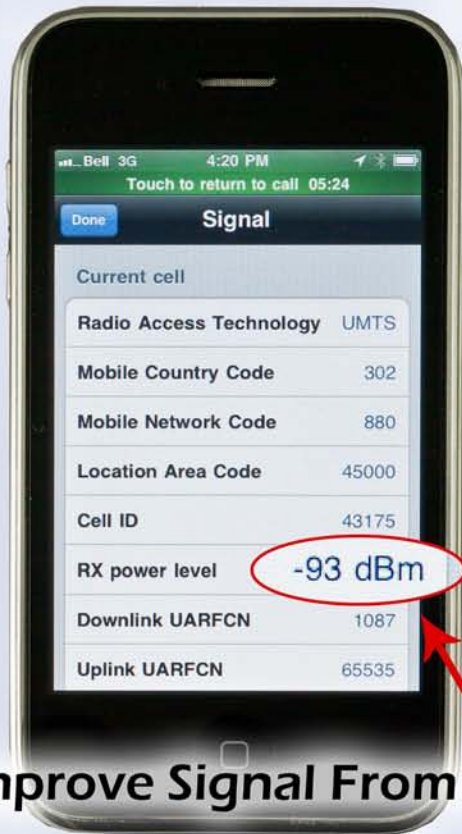

SmoothTalker®

Wideband High Gain Directional Antenna

Mount Antenna Inside on Window
Connect to Mobile Device/Network Hub
Improve Signal & Data Speed

Improve Signal From Bad to Great

SmoothTalker[®]

Wideband High Gain Directional Antenna

Specifications

Model #: SEMD1FL

Frequency: 700 MHz to 2200 MHz

Gain dB: + 9 to +12

Gain dBi: + 11.14 to 14.14

VSWR including Cable: < 1.7 : 1

Front/Back attenuation: > 12 dB

Beamwidth: 85 degrees

Operating Temperature: -50 to +65 C / -58 to +150 F

Impedance: 50 Ohm

Cable: 18' SEMRC205 Quad Shield Low Loss Cable

Connector: FME Female

Dimensions: 250x104x57 mm / 9.84x4.09x2.24 inches

Weight including cable: 0.425 kg / 15 oz